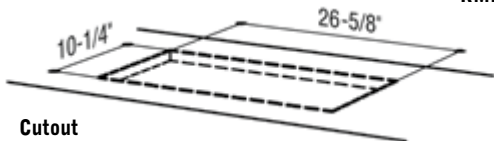

RMPE

RMP1

Cutout

3-STEP POWER PACK AND BLOWER SELECTION GUIDE

1. Select a Power Pack system

- **RMP17004**, 400 CFM Internal blower
  - 27⁹/₁₆" width, 11³/₄" depth
- **RMPE7004**, 280–1500 CFM External blower options
  - 27⁹/₁₆" width, 11³/₄" depth

2. Select a Liner to fit your cabinetry

If the cabinet/hood inside depth is 18"–21", choose model:

- **RML7030S** for 30" width
- **RML7036S** for 36" width
- **RML7048S** for 48" width

If the cabinet/hood inside depth is 21"–24", choose model:

- **RML7030L** for 30" width
- **RML7036L** for 36" width
- **RML7048L** for 48" width

3. Select an Internal or External Blower

RMP17004, Internal 400 CFM blower is included
RMPE7004, External blower options (choose one):

Exterior blowers (outside, roof or wall):

- **331H** (600 CFM)*
- **332H** (900 CFM)*
- **335** (1200 CFM)*
- **336** (1500 CFM)*

In-Line blowers (inside, attic or other space):

- **HLB3** (280 CFM)
- **HLB6** (600 CFM)*
- **HLB9** (800 CFM)*
- **HLB11** (1100 CFM)*

* 8"-10" transition (model 414) is required for the Exterior or In-Line models.

- Brushed stainless steel finish.
- Design allows use with custom liners or Broan Elite Pro-Style Insert liners (sold separately).
- Pro-Style Insert available in 33" and 45" widths.
- Variable speed control for quiet operation.
- Optional remote wall control available.
- Heat Sentry™ detects excessive heat and adjusts blower speed to high automatically.
- Dishwasher-safe stainless steel/aluminum filters, or optional baffle filters.
- Bright halogen lighting, two 50-watt lamps (RMIP33) or three 50-watt lamps (RMIP45), bulbs not included.
- Choose 460 or 850 CFM Internal, or choice of eight External blower options: four Exterior: 600, 900, 1200 or 1500 CFM, or four In-Line: 280, 600, 800 or 1100 CFM. All blowers sold separately.
- Optional liners in 36", 42", 48" and 60" widths protect custom hoods.

Range Hood Specifications

Optional Accessory					
MODEL	WIDTH	BLOWER*	CFM*	FINISH	BAFFLE FILTER KIT
RMIP33	33³/₄"	Internal	460 (P5), 850 (P8)	430 Brushed Stainless	RBFIP33
		External	*	430 Brushed Stainless	
RMIP45	45³/₄"	Internal	460 (P5), 850 (P8)	430 Brushed Stainless	RBFIP45
		External	*	430 Brushed Stainless	

* All blowers must be purchased separately and are HVI Certified. See blower specifications table on page 43.
* All ratings for vertical duct only.